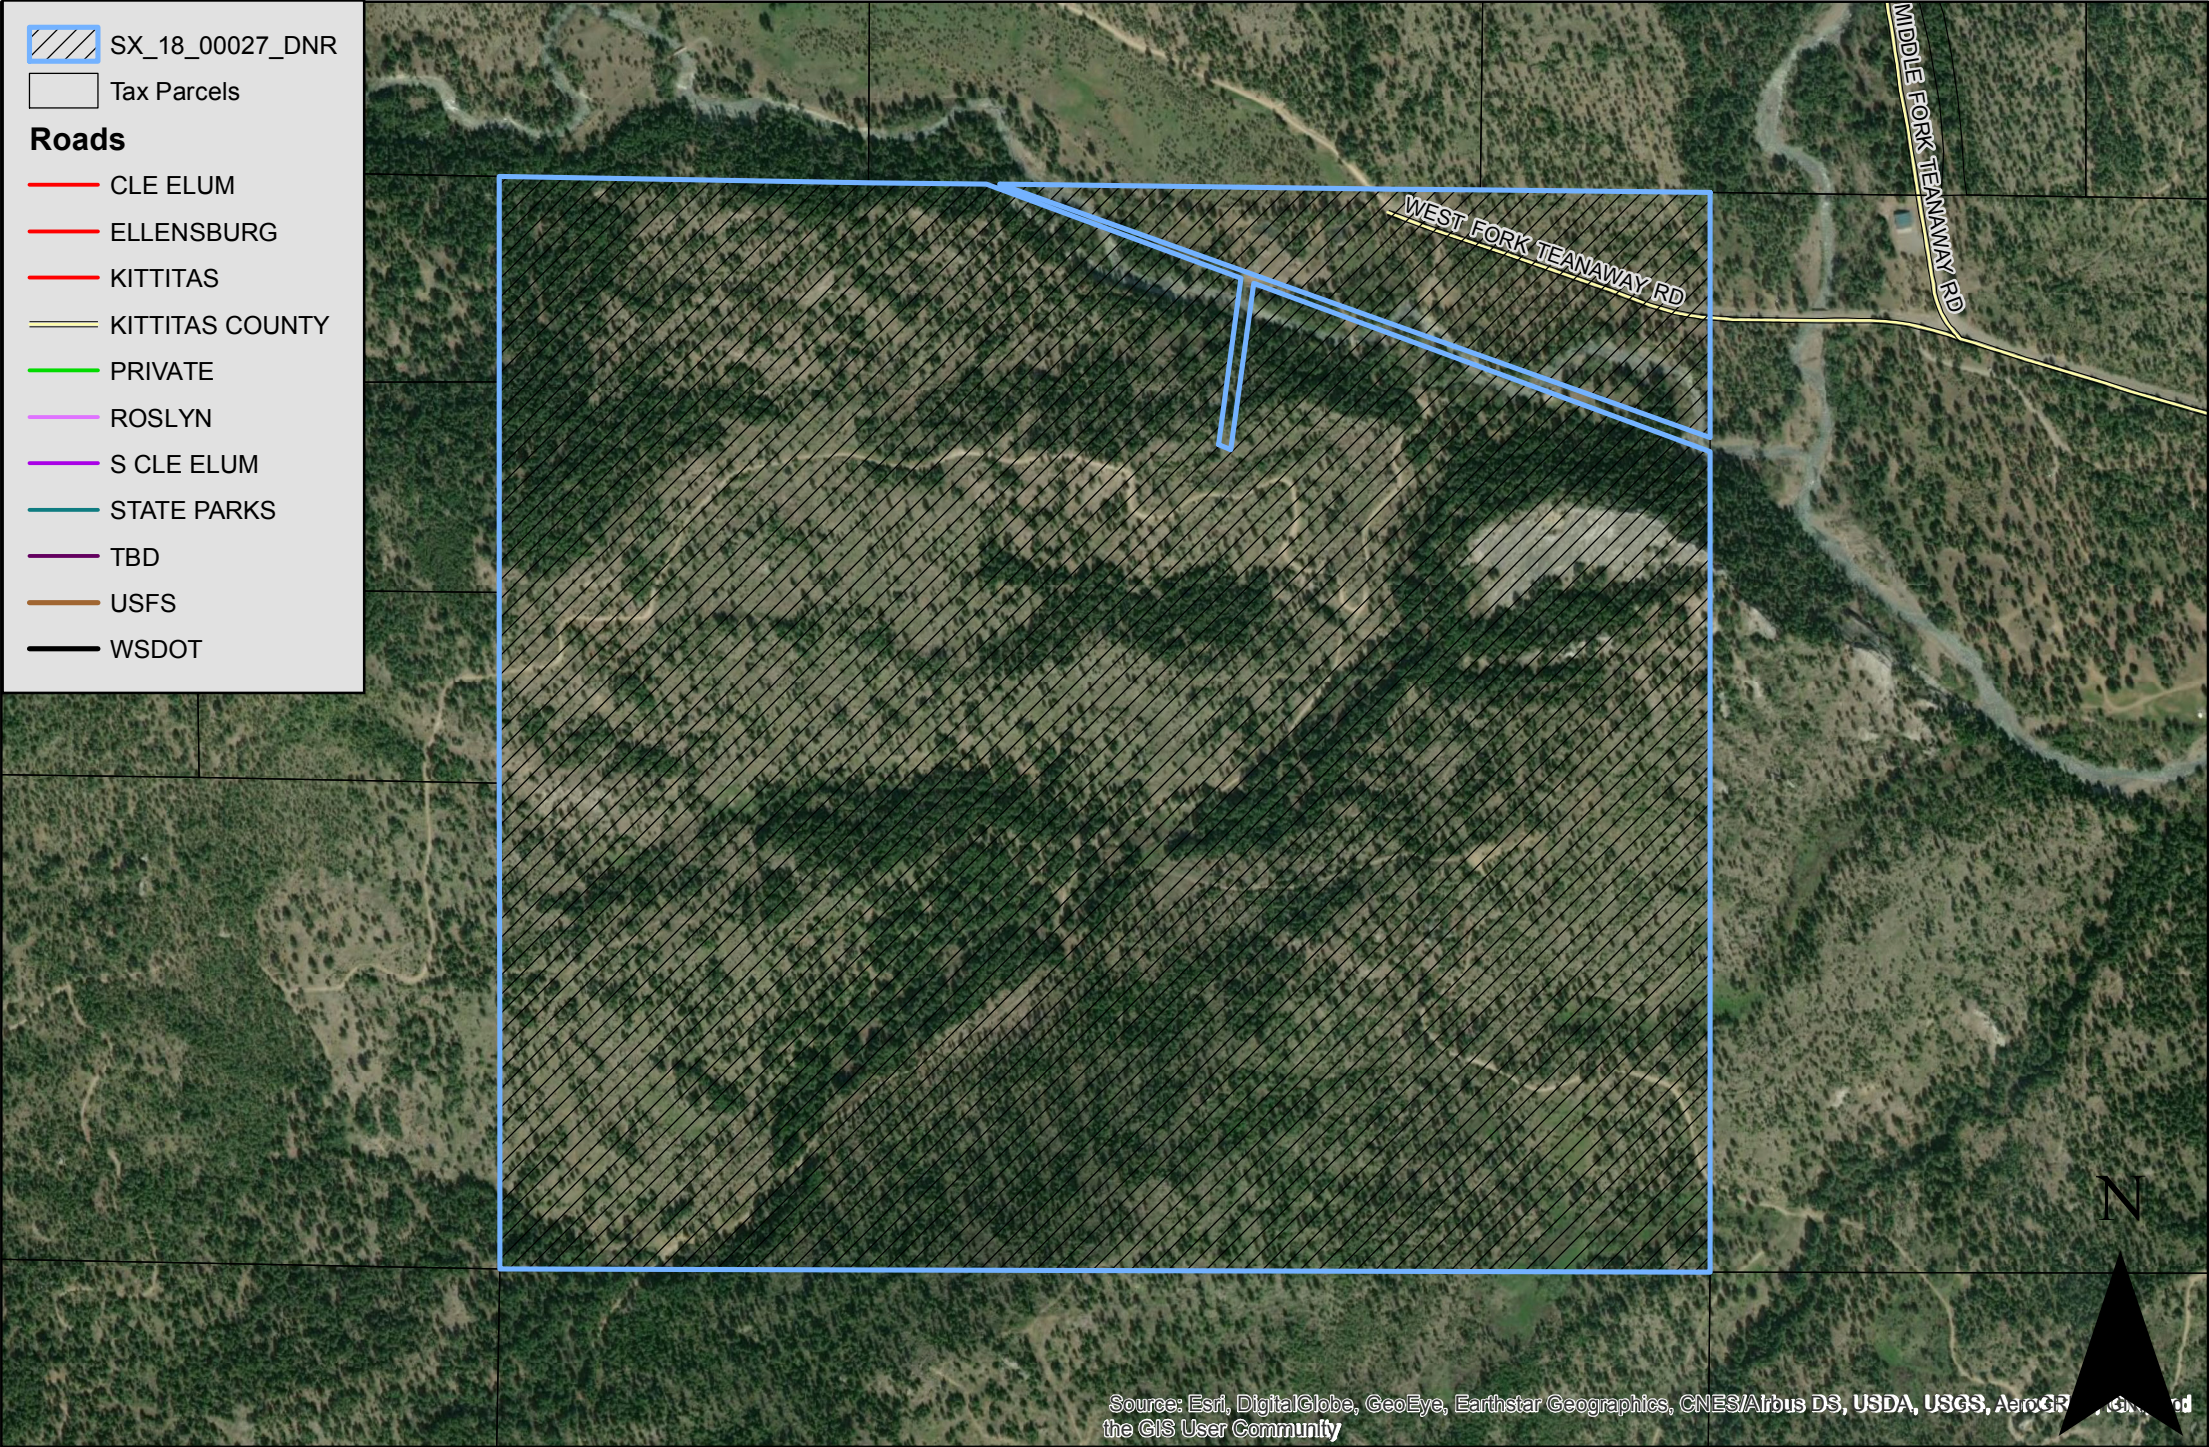

# SX-18-00027 DNR

 SX\_18\_00027\_DNR

 Tax Parcels

**Roads**

-  CLE ELUM
-  ELLENSBURG
-  KITTITAS
-  KITTITAS COUNTY
-  PRIVATE
-  ROSLYN
-  S CLE ELUM
-  STATE PARKS
-  TBD
-  USFS
-  WSDOT

Source: Esri, DigitalGlobe, GeoEye, Earthstar Geographics, CNES/Airbus DS, USDA, USGS, AeroGRID, IGN, and the GIS User Community

1:10,000

**Aerial View**